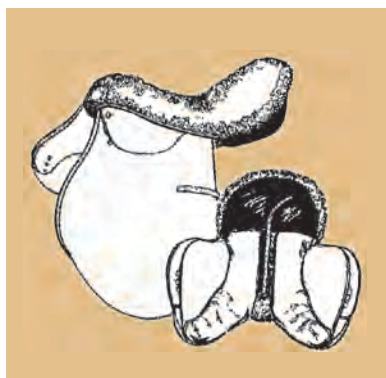

# SEAT COVER

**NO.1220  
VELCRO STRAP**  
Width:25mm Length:40cm  
Color:red(1),green(3),black(4),  
white(5),dark blue(9)  
400/Box

**NO.2323  
THE QUICK BANDAGE ROLLER**  
It will reroll the bandage in seconds  
comes with screws for mounting.  
50/Box

**NO.2331  
THE QUICK BANDAGE  
ROLLER**  
It will reroll the bandage in seconds.  
50/Box

**NO.1421  
COOLER & BLANKET  
CLAMP**  
Size: 6" 100/Box  
4" 150/Box

**NO.1430  
ELASTIC SURCINGLE**  
3" width  
Color:navy with red stripe(91)  
navy with yellow stripe(97)  
100/Box

**NO.4529  
SEAT CUSHION FOR WESTERN  
SADDLE**  
This cushion provides extra cushion but it is  
made from sponge mesh material, pu form  
reinforce it is breathable. There is no way for  
you to slip around in your saddle seat when  
you use this seat cover. The secure feel in  
your saddle provides an excellent ride.  
To clean simply hose off or wipe clean with  
a damp cloth.  
Color:black(4)  
40/Box

**NO.1508  
WESTERN FLEECE  
SEAT COVER**  
It attaches easily and securely  
to any western saddle.  
Color:black(4),white(5)  
20/Box

**NO.1511  
FLEECE SOFT SEAT**  
For English saddle  
Color:black(4),white(5)  
30/Box