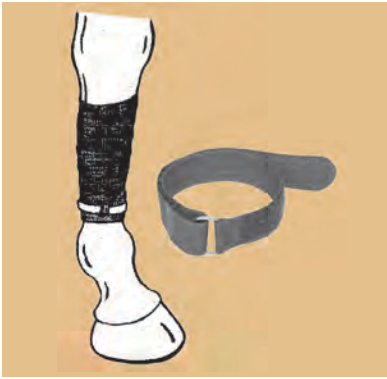

# SEAT COVER

**NO.1220  
VELCRO STRAP**  
Width:25mm Length:40cm  
Color:red(1),green(3),black(4),  
white(5),dark blue(9)  
400/Box

**NO.2323  
THE QUICK BANDAGE ROLLER**  
It will reroll the bandage in seconds  
comes with screws for mounting.  
50/Box

**NO.2331  
THE QUICK BANDAGE  
ROLLER**  
It will reroll the bandage in seconds.  
50/Box

**NO.1421  
COOLER & BLANKET  
CLAMP**  
Size: 6" 100/Box  
4" 150/Box

**NO.1430  
ELASTIC SURCINGLE**  
3" width  
Color:navy with red stripe(91)  
navy with yellow stripe(97)  
100/Box

**NO.4529  
SEAT CUSHION FOR WESTERN  
SADDLE**  
This cushion provides extra cushion but it is  
made from sponge mesh material, pu form  
reinforce it is breathable. There is no way for  
you to slip around in your saddle seat when  
you use this seat cover. The secure feel in  
your saddle provides an excellent ride.  
To clean simply hose off or wipe clean with  
a damp cloth.  
Color:black(4)  
40/Box

**NO.1508  
WESTERN FLEECE  
SEAT COVER**  
It attaches easily and securely  
to any western saddle.  
Color:black(4),white(5)  
20/Box

**NO.1511  
FLEECE SOFT SEAT**  
For English saddle  
Color:black(4),white(5)  
30/Box