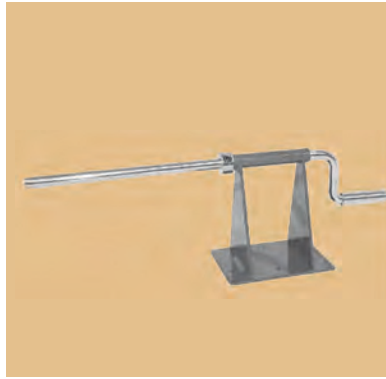

# SEAT COVER

**NO.1220  
VELCRO STRAP**  
Width:25mm Length:40cm  
Color:red(1),green(3),black(4),  
white(5),dark blue(9)  
400/Box

**NO.2323  
THE QUICK BANDAGE ROLLER**  
It will reroll the bandage in seconds  
comes with screws for mounting.  
50/Box

**NO.2331  
THE QUICK BANDAGE  
ROLLER**  
It will reroll the bandage in seconds.  
50/Box

**NO.1421  
COOLER & BLANKET  
CLAMP**  
Size: 6" 100/Box  
4" 150/Box

**NO.1430  
ELASTIC SURCINGLE**  
3" width  
Color:navy with red stripe(91)  
navy with yellow stripe(97)  
100/Box

**NO.4529  
SEAT CUSHION FOR WESTERN  
SADDLE**  
This cushion provides extra cushion but it is  
made from sponge mesh material, pu form  
reinforce it is breathable. There is no way for  
you to slip around in your saddle seat when  
you use this seat cover. The secure feel in  
your saddle provides an excellent ride.  
To clean simply hose off or wipe clean with  
a damp cloth.  
Color:black(4)  
40/Box

**NO.1508  
WESTERN FLEECE  
SEAT COVER**  
It attaches easily and securely  
to any western saddle.  
Color:black(4),white(5)  
20/Box

**NO.1511  
FLEECE SOFT SEAT**  
For English saddle  
Color:black(4),white(5)  
30/Box