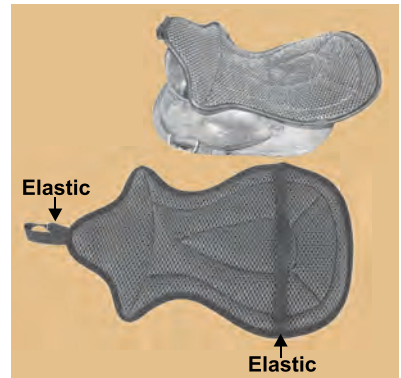

# SEAT COVER

**NO.1220  
VELCRO STRAP**  
Width:25mm Length:40cm  
Color:red(1),green(3),black(4),  
white(5),dark blue(9)  
400/Box

**NO.2323  
THE QUICK BANDAGE ROLLER**  
It will reroll the bandage in seconds  
comes with screws for mounting.  
50/Box

**NO.2331  
THE QUICK BANDAGE  
ROLLER**  
It will reroll the bandage in seconds.  
50/Box

**NO.1421  
COOLER & BLANKET  
CLAMP**  
Size: 6" 100/Box  
4" 150/Box

**NO.1430  
ELASTIC SURCINGLE**  
3" width  
Color:navy with red stripe(91)  
navy with yellow stripe(97)  
100/Box

**NO.4529  
SEAT CUSHION FOR WESTERN  
SADDLE**  
This cushion provides extra cushion but it is  
made from sponge mesh material, pu form  
reinforce it is breathable. There is no way for  
you to slip around in your saddle seat when  
you use this seat cover. The secure feel in  
your saddle provides an excellent ride.  
To clean simply hose off or wipe clean with  
a damp cloth.  
Color:black(4)  
40/Box

**NO.1508  
WESTERN FLEECE  
SEAT COVER**  
It attaches easily and securely  
to any western saddle.  
Color:black(4),white(5)  
20/Box

**NO.1511  
FLEECE SOFT SEAT**  
For English saddle  
Color:black(4),white(5)  
30/Box